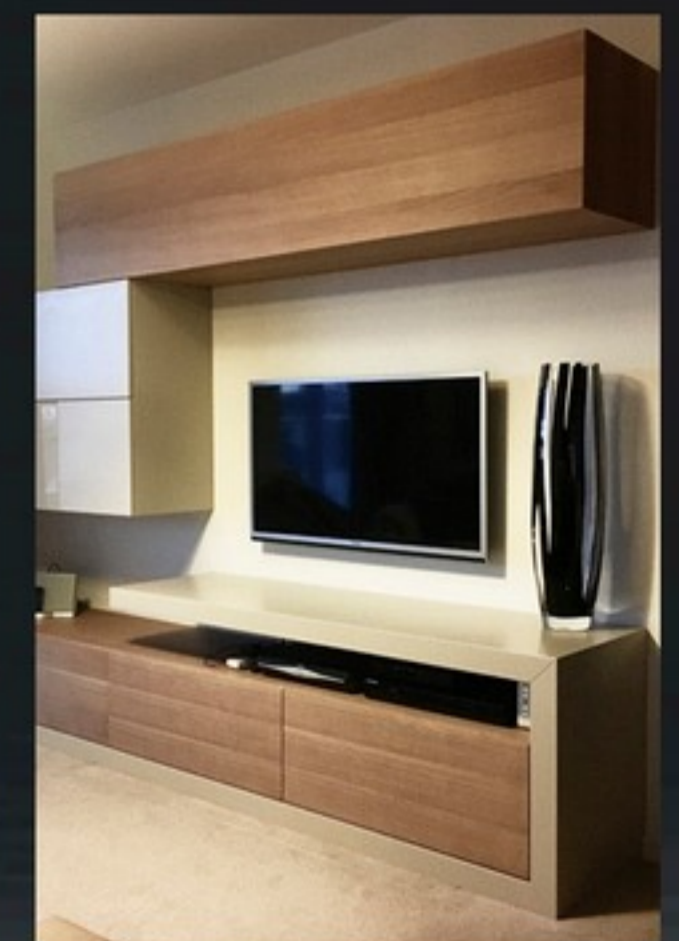

Portfolio / Bow

Built-in Wardrobe
Make-up Table/Wardrobe
Living/TV unit
Kids Bedroom Wardrobes/Desk
Kids Bedroom Bespoke Bunk Bed/Wardrobes

Armadio a muro
Tavolo da trucco/guardaroba
Mobile soggiorno/TV
Camera da letto per bambini Armadi/scrivania
Camera da letto per bambini
Letto a castello su misura/armadi